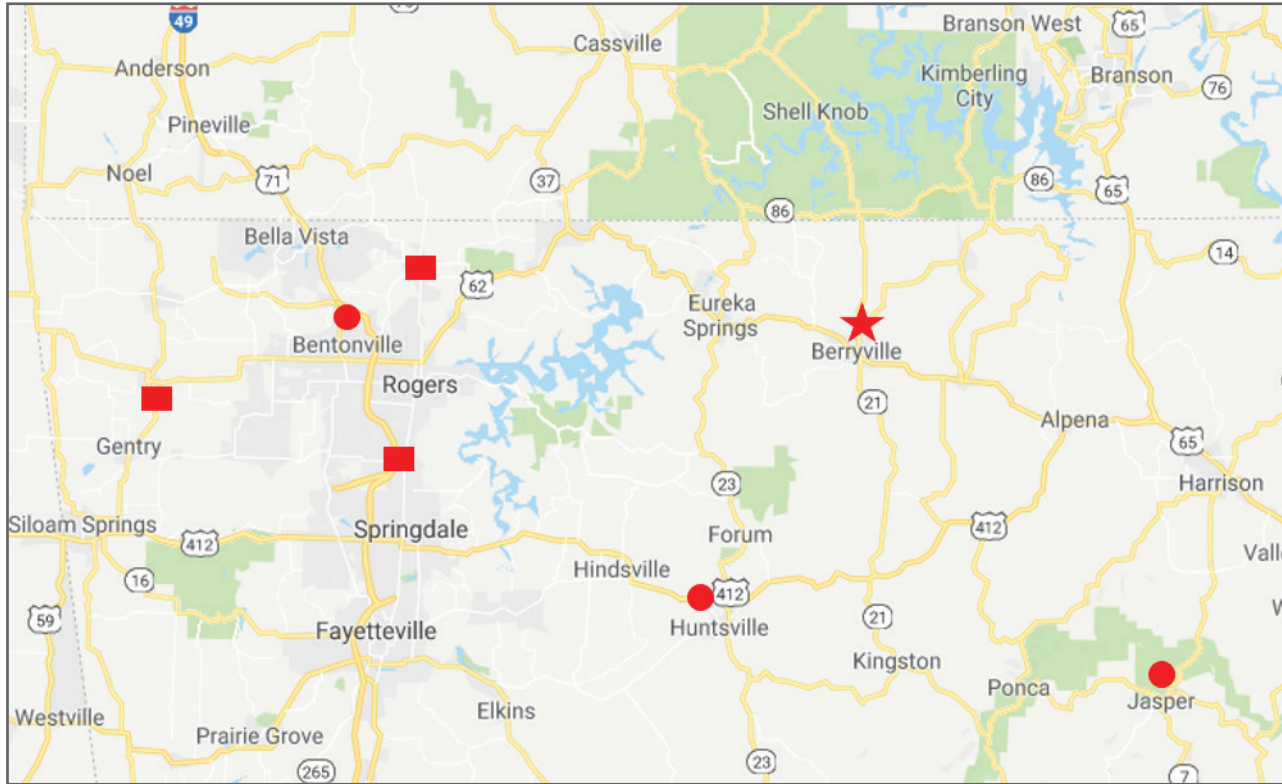

Nearby areas of interest include:

- Fayetteville-Rogers-Bentonville metro area
- Several lakes
- Eureka Springs, Ark.
- Ozark National Forest
- Buffalo National River
- Branson, Mo.
- Springfield, Mo.

**★ Headquarters**

**● District Office**

**■ Line Services Center**